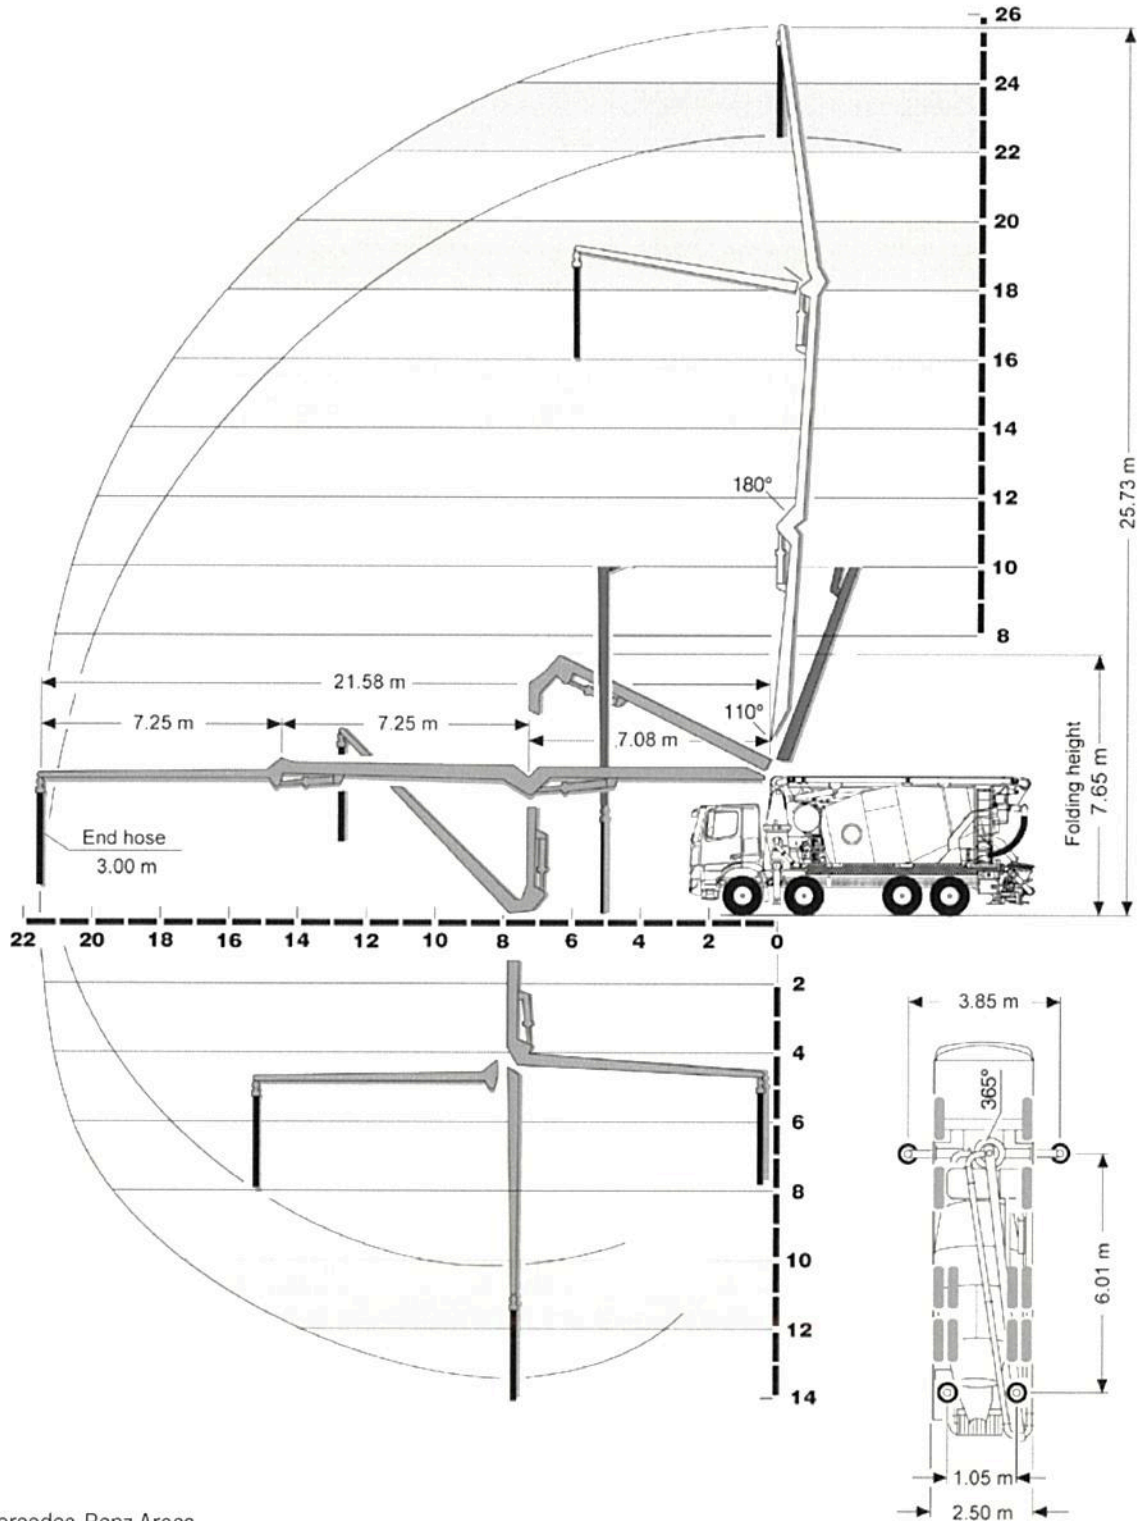

# FBP 24 / FBP 26 Truck-mixer pump

## Working range FBP 26

mounted on Mercedes-Benz Arocs